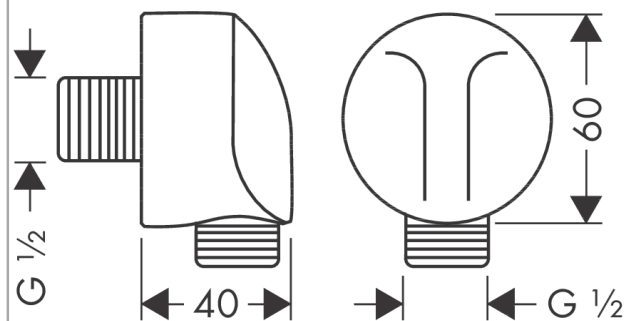

**FixFit**

**Wall outlet E without non-return valve**

Surfaces: **Matt Black** Article Number: **27454670**

**Description**

**product features**

- metal connection angle
- connection type: G 1/2
- for shower hoses with conical nut on both sides
- material cover: plastic

**Design awards**

**Product image**

**Scale drawing**

**FixFit**

**Wall outlet E without non-return valve**

Surfaces: **Matt Black** Article Number: **27454670**

**Exploded Drawing**

Year of production: >06/20

**FixFit**

**Wall outlet E without non-return valve**

Surfaces: **Matt Black** Article Number: **27454670**

**Spare part list**

Year of production: >06/20

<b>Pos.</b>	<b>Description</b>	<b>Article Number</b>	<b>Price</b>	<b>PU</b>
1	cover	97454670	-	1
2	support element	98557000	-	1