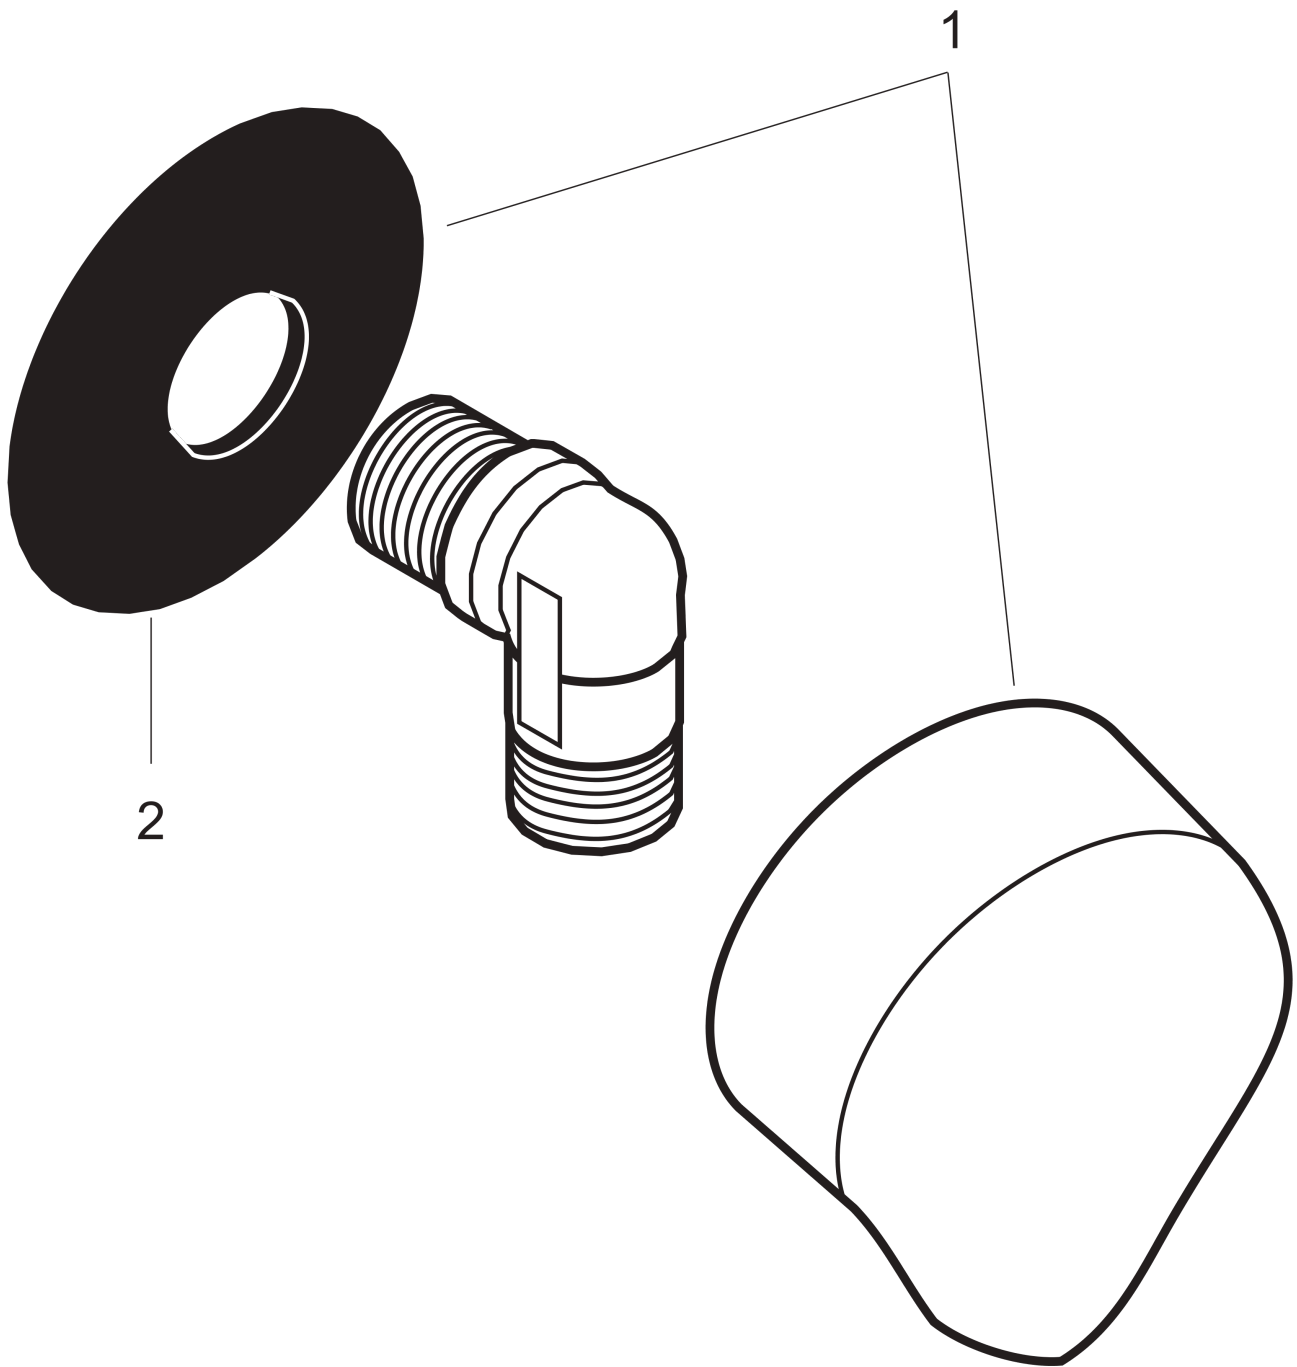

**FixFit**

**Wall outlet E without non-return valve**

Surfaces: **Matt Black** Article Number: **27454670**

**Description**

**product features**

- metal connection angle
- connection type: G 1/2
- for shower hoses with conical nut on both sides
- material cover: plastic

**Design awards**

**Product image**

**Scale drawing**

**FixFit**

**Wall outlet E without non-return valve**

Surfaces: **Matt Black** Article Number: **27454670**

**Exploded Drawing**

Year of production: >06/20

**FixFit**

**Wall outlet E without non-return valve**

Surfaces: **Matt Black** Article Number: **27454670**

**Spare part list**

Year of production: >06/20

<b>Pos.</b>	<b>Description</b>	<b>Article Number</b>	<b>Price</b>	<b>PU</b>
1	cover	97454670	-	1
2	support element	98557000	-	1